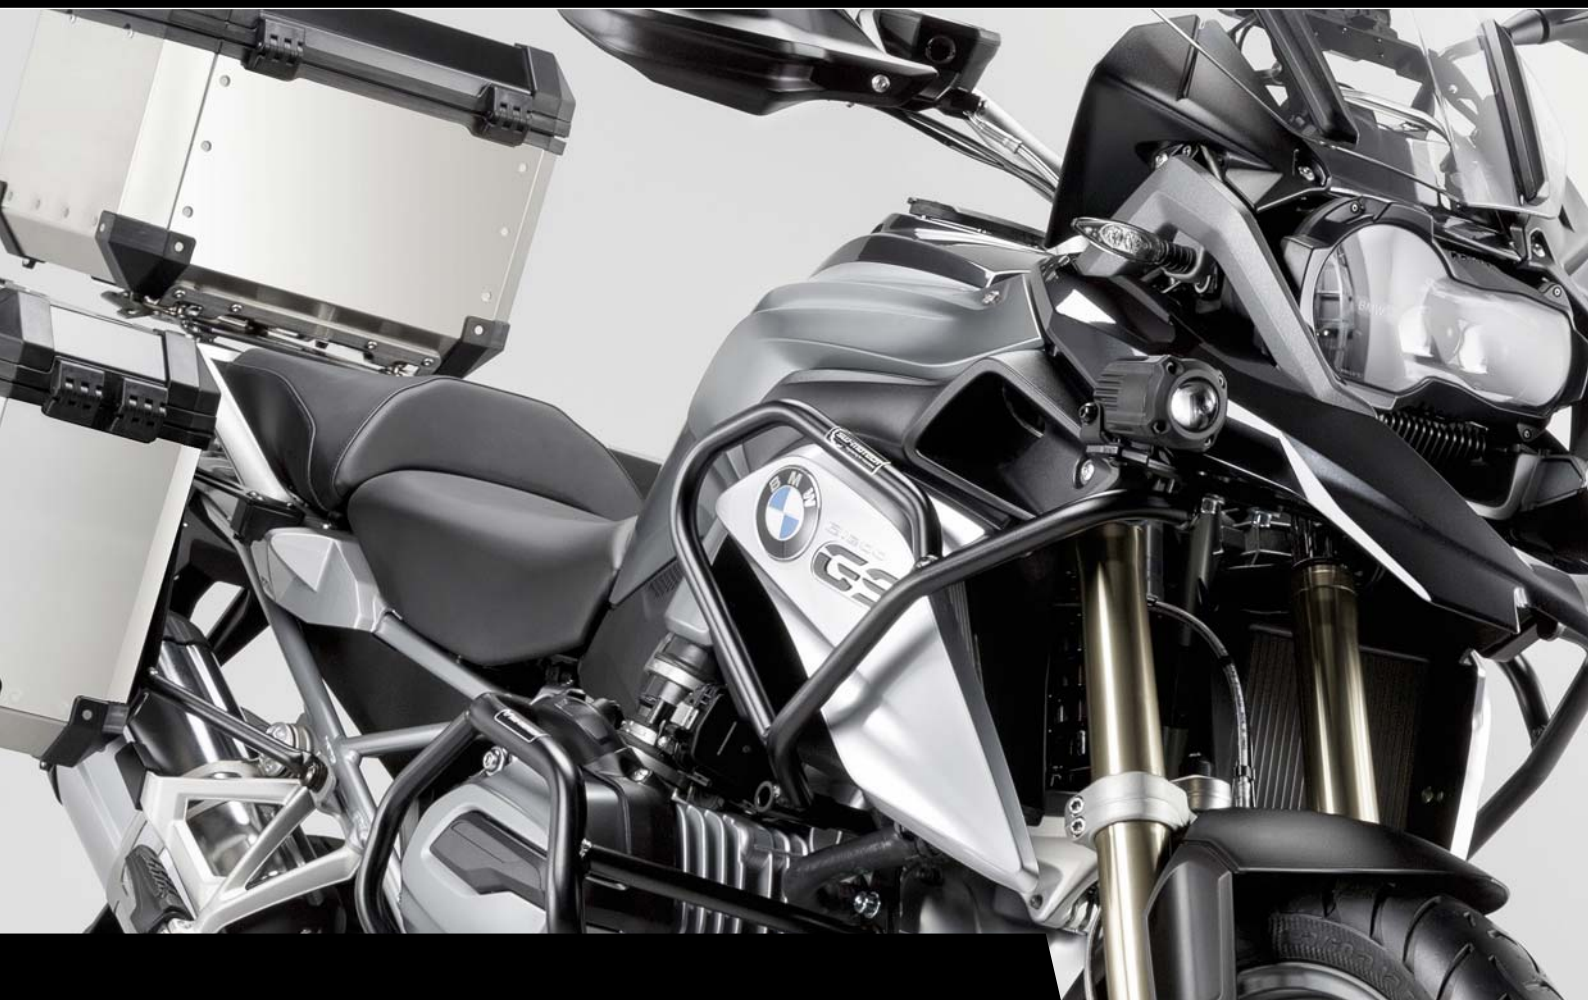

SW-MOTECH
BAGS-CONNECTION

BMW
Selection