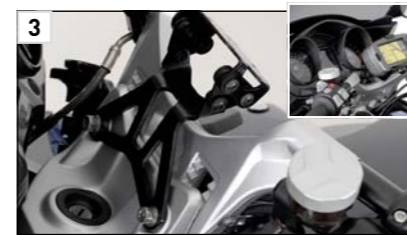

R 1150 R Roadster, Rockster / K 1200 GT

R 1150 R Roadster, Rockster

- **1** QUICK-LOCK Kofferträger. Schwarz. QUICK-LOCK Side Carrier. Black. 04 - 06 KFT.07.169.100
- **2** ALU-RACK. Schwarz. ALU-RACK. Black. 04 - 06 GPT.07.345.100/B
- Hecktasche Slipstream. Schwarz. Tailbag Slipstream. Black. 04 - 06 BC.HTA.00.307.10000
- Hecktasche Jetpack. Schwarz. Tailbag Jetpack. Black. 04 - 06 BC.HTA.00.303.10000
- Hecktasche Rearbag. Schwarz. Tailbag Rearbag. Black. 04 - 06 BC.HTA.00.304.10000
- Hecktasche Rackpack. Schwarz. Tailbag Rackpack. Black. 04 - 06 BC.HTA.00.305.10000
- Hecktasche Cargobag. Schwarz. Tailbag Cargobag. Black. 04 - 06 BC.HTA.00.306.10000
- Hecktasche Racepack®. Schwarz. Tailbag Racepack®. Black. 04 - 06 BC.HTA.00.302.10000
- Hecktasche Speedpack®. Schwarz. Tailbag Speedpack®. Black. 04 - 06 BC.HTA.00.301.10000
- Hecktasche Drybag M. Anthrazit/Schwarz. Tailbag Drybag M. Anthracite/Black. 04 - 06 BC.WPB.00.001.10000
- Hecktasche Drybag M. Neon-Gelb. Tailbag Drybag M. Neon-Yellow. 04 - 06 BCK.HTA.00.053.100/Y
- QUICK-LOCK GPS-Halter. Schwarz. QUICK-LOCK GPS Mount. Black. 04 - 06 GPS.01.646.10000/B
- Schutzbügel. Silber. Crashbar. Silver. 04 - 06 SBL.07.344.100

K 1200 GT

- QUICK-LOCK EVO Tankring. Schwarz. QUICK-LOCK EVO Tankring. Black. 03 - 08 TRT.00.640.12600/B
- QUICK-LOCK EVO Micro. Schwarz. QUICK-LOCK EVO Micro. Black. 03 - 08 BC.TRS.00.110.20000
- QUICK-LOCK EVO Daypack. Schwarz. QUICK-LOCK EVO Daypack. Black. 03 - 08 BC.TRS.00.108.20000
- QUICK-LOCK EVO City. Schwarz. QUICK-LOCK EVO City. Black. 03 - 08 BC.TRS.00.104.20000
- QUICK-LOCK EVO GS. Schwarz. QUICK-LOCK EVO GS. Black. 03 - 08 BC.TRS.00.103.20000
- QUICK-LOCK EVO Elektrik Micro. Schwarz. QUICK-LOCK EVO Electric Micro. Black. 03 - 08 BC.TRE.00.110.20000
- QUICK-LOCK EVO Elektrik Daypack. Schwarz. QUICK-LOCK EVO Electric Daypack. Black. 03 - 08 BC.TRE.00.108.20000
- QUICK-LOCK EVO Elektrik City. Schwarz. QUICK-LOCK EVO Electric City. Black. 03 - 08 BC.TRE.00.104.20000
- QUICK-LOCK EVO Elektrik GS. Schwarz. QUICK-LOCK EVO Electric GS. Black. 03 - 08 BC.TRE.00.103.20000
- Hecktasche Slipstream. Schwarz. Tailbag Slipstream. Black. 03 - 08 BC.HTA.00.307.10000
- Hecktasche Jetpack. Schwarz. Tailbag Jetpack. Black. 03 - 08 BC.HTA.00.303.10000
- Hecktasche Rearbag. Schwarz. Tailbag Rearbag. Black. 03 - 08 BC.HTA.00.304.10000
- Nonshock GPS-Halter Cockpit. Schwarz. Nonshock Cockpit GPS Mount. Black. 03 - 08 GPS.07.645.10000/B
- **3** QUICK-LOCK GPS-Halter. Schwarz. QUICK-LOCK GPS Mount. Black. 03 - 08 GPS.07.646.10200/B